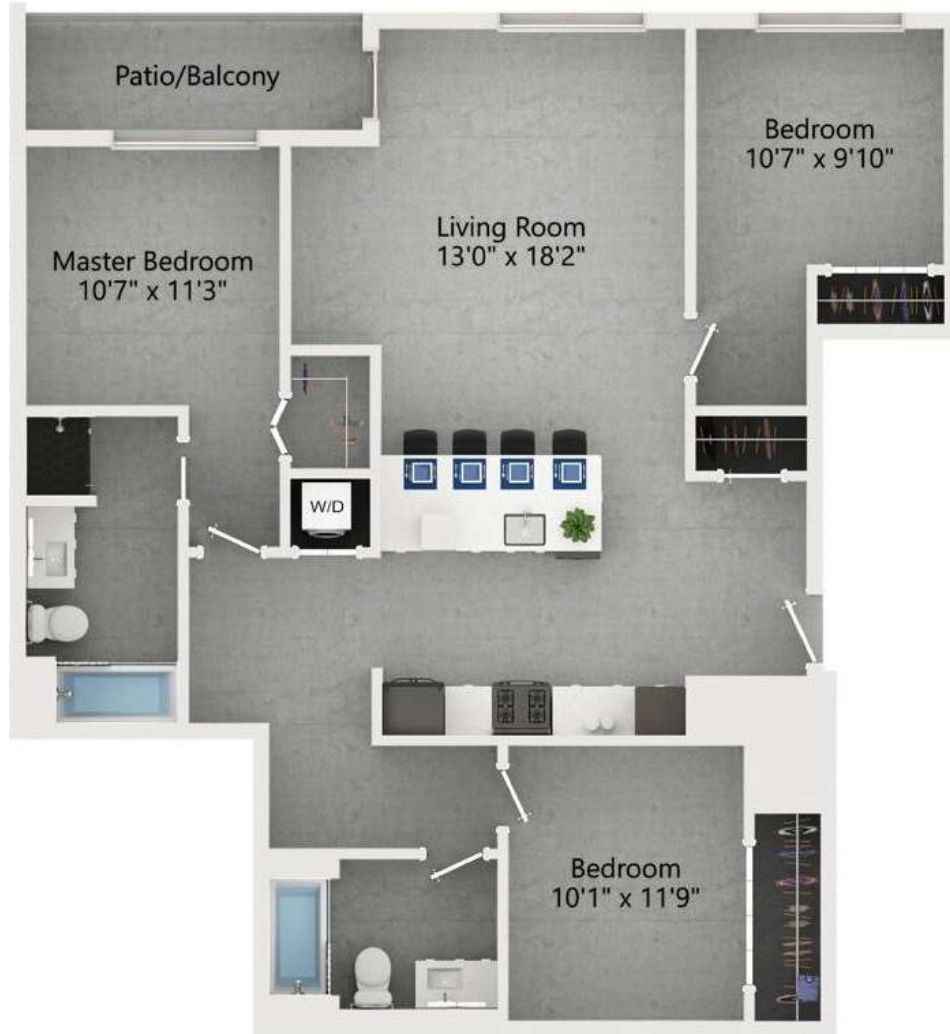

C2

3 BED / 2 BATH

1333

SQ. FT.

quattro

385 South 400 East | Salt Lake City, UT 84111

www.livequattro.com

Floor plans are artist's rendering. All dimensions are approximate. Actual product and specifications may vary in dimension or detail. Not all features are available in every apartment. Prices and availability are subject to change. Please see a representative for details.